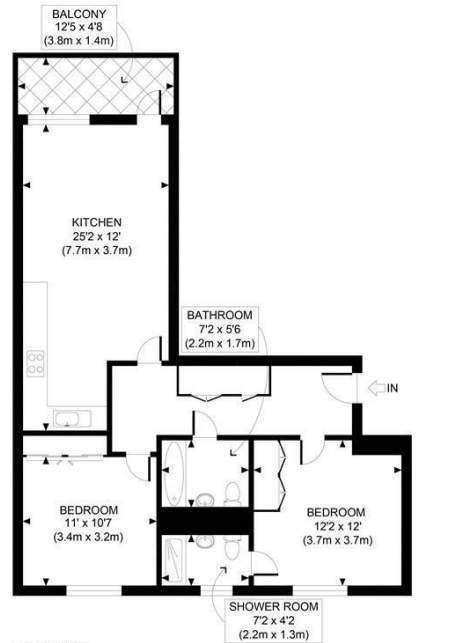

FIRST FLOOR
GROSS INTERNAL
FLOOR AREA 802 SQ FT